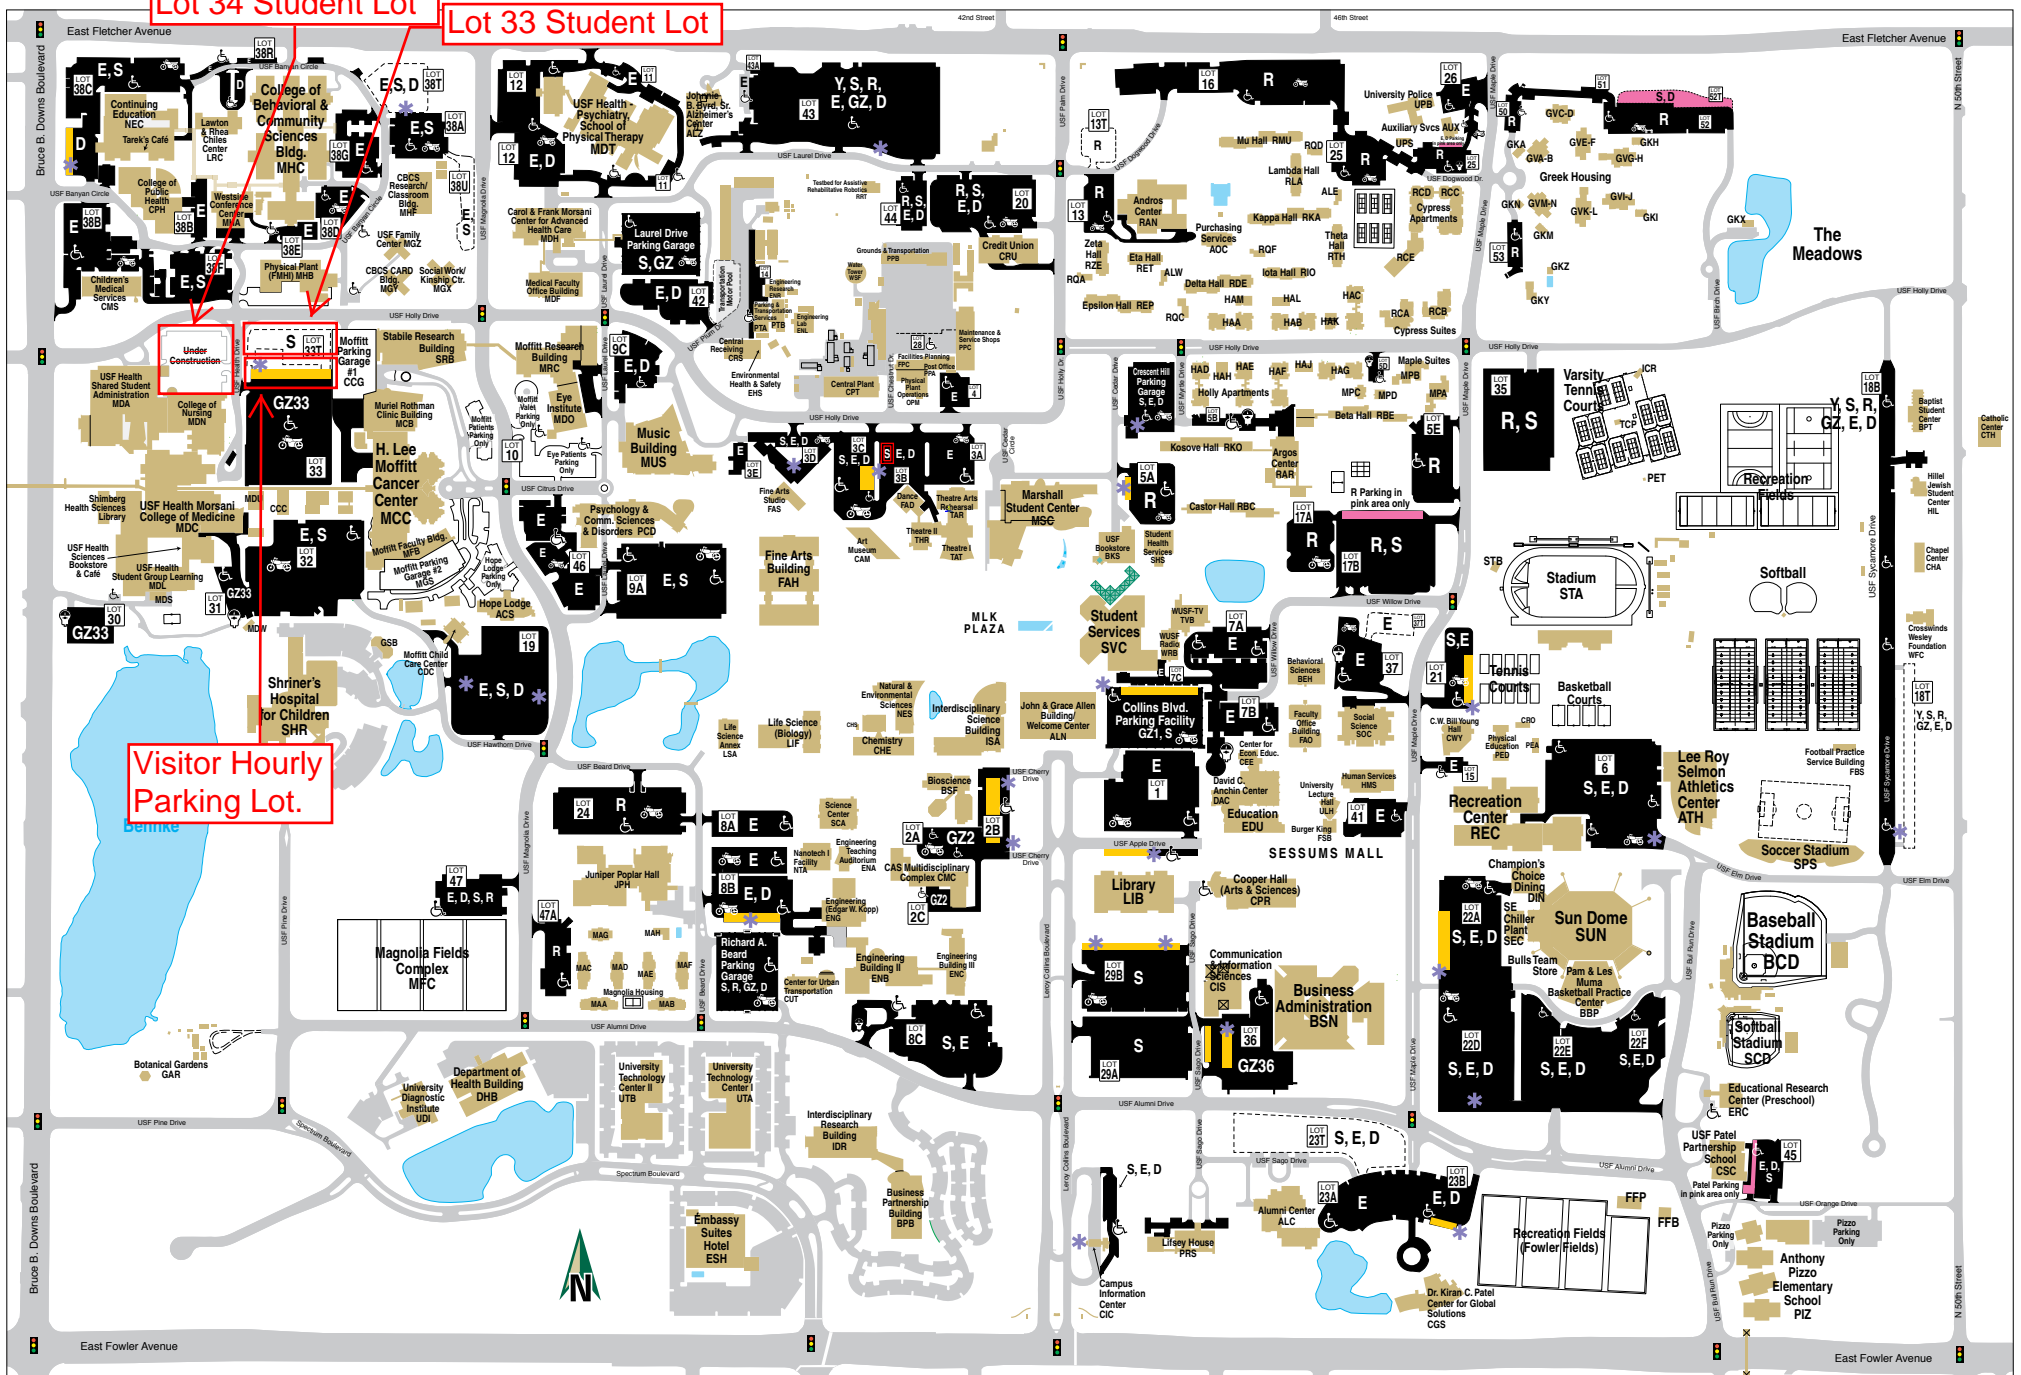

# USF UNIVERSITY OF SOUTH FLORIDA **Parking Map • Tampa Campus**

Revised 08/01/12 • Note: This map and all parking designations are subject to change. For the most up-to-date information, please see [www.usf.edu/parking](http://www.usf.edu/parking).

## MAP KEY

S - Non-Resident Student  
R - Resident Student

GZ - Gold Staff  
E - Staff

D - Daily / Visitor Parking  
Y - Park-n-Ride / Alumni

■ - Designated Parking  
■ - Hourly Parking

🏍️ - Motorcycle Parking  
♿️ - Disabled Parking

⚡️ - Permit Pay Station  
⌚️ - Metered Parking