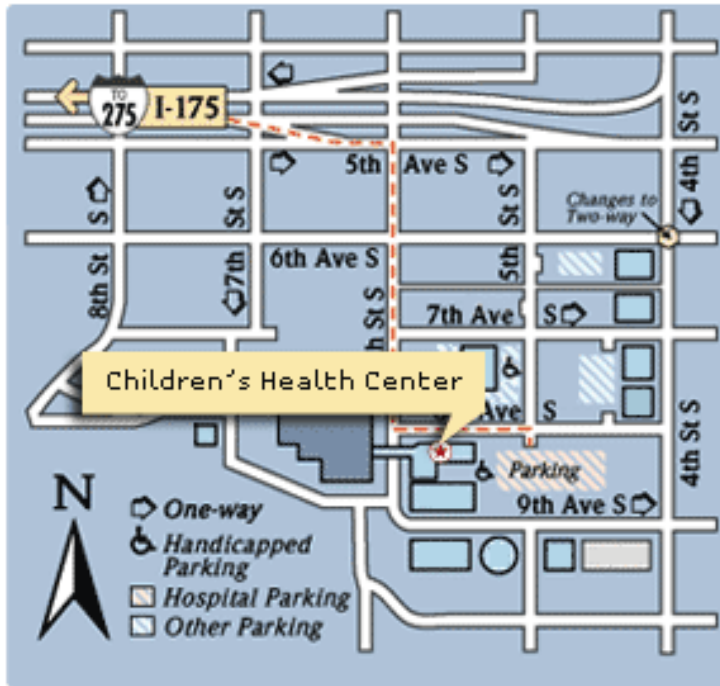

Children's Health Center Maps and Directions

Children's Health Center
800 6th Street South
St. Petersburg, Florida 33701

Driving Directions to the Children's Health Center

Enter the starting address:

[get directions >>](#)