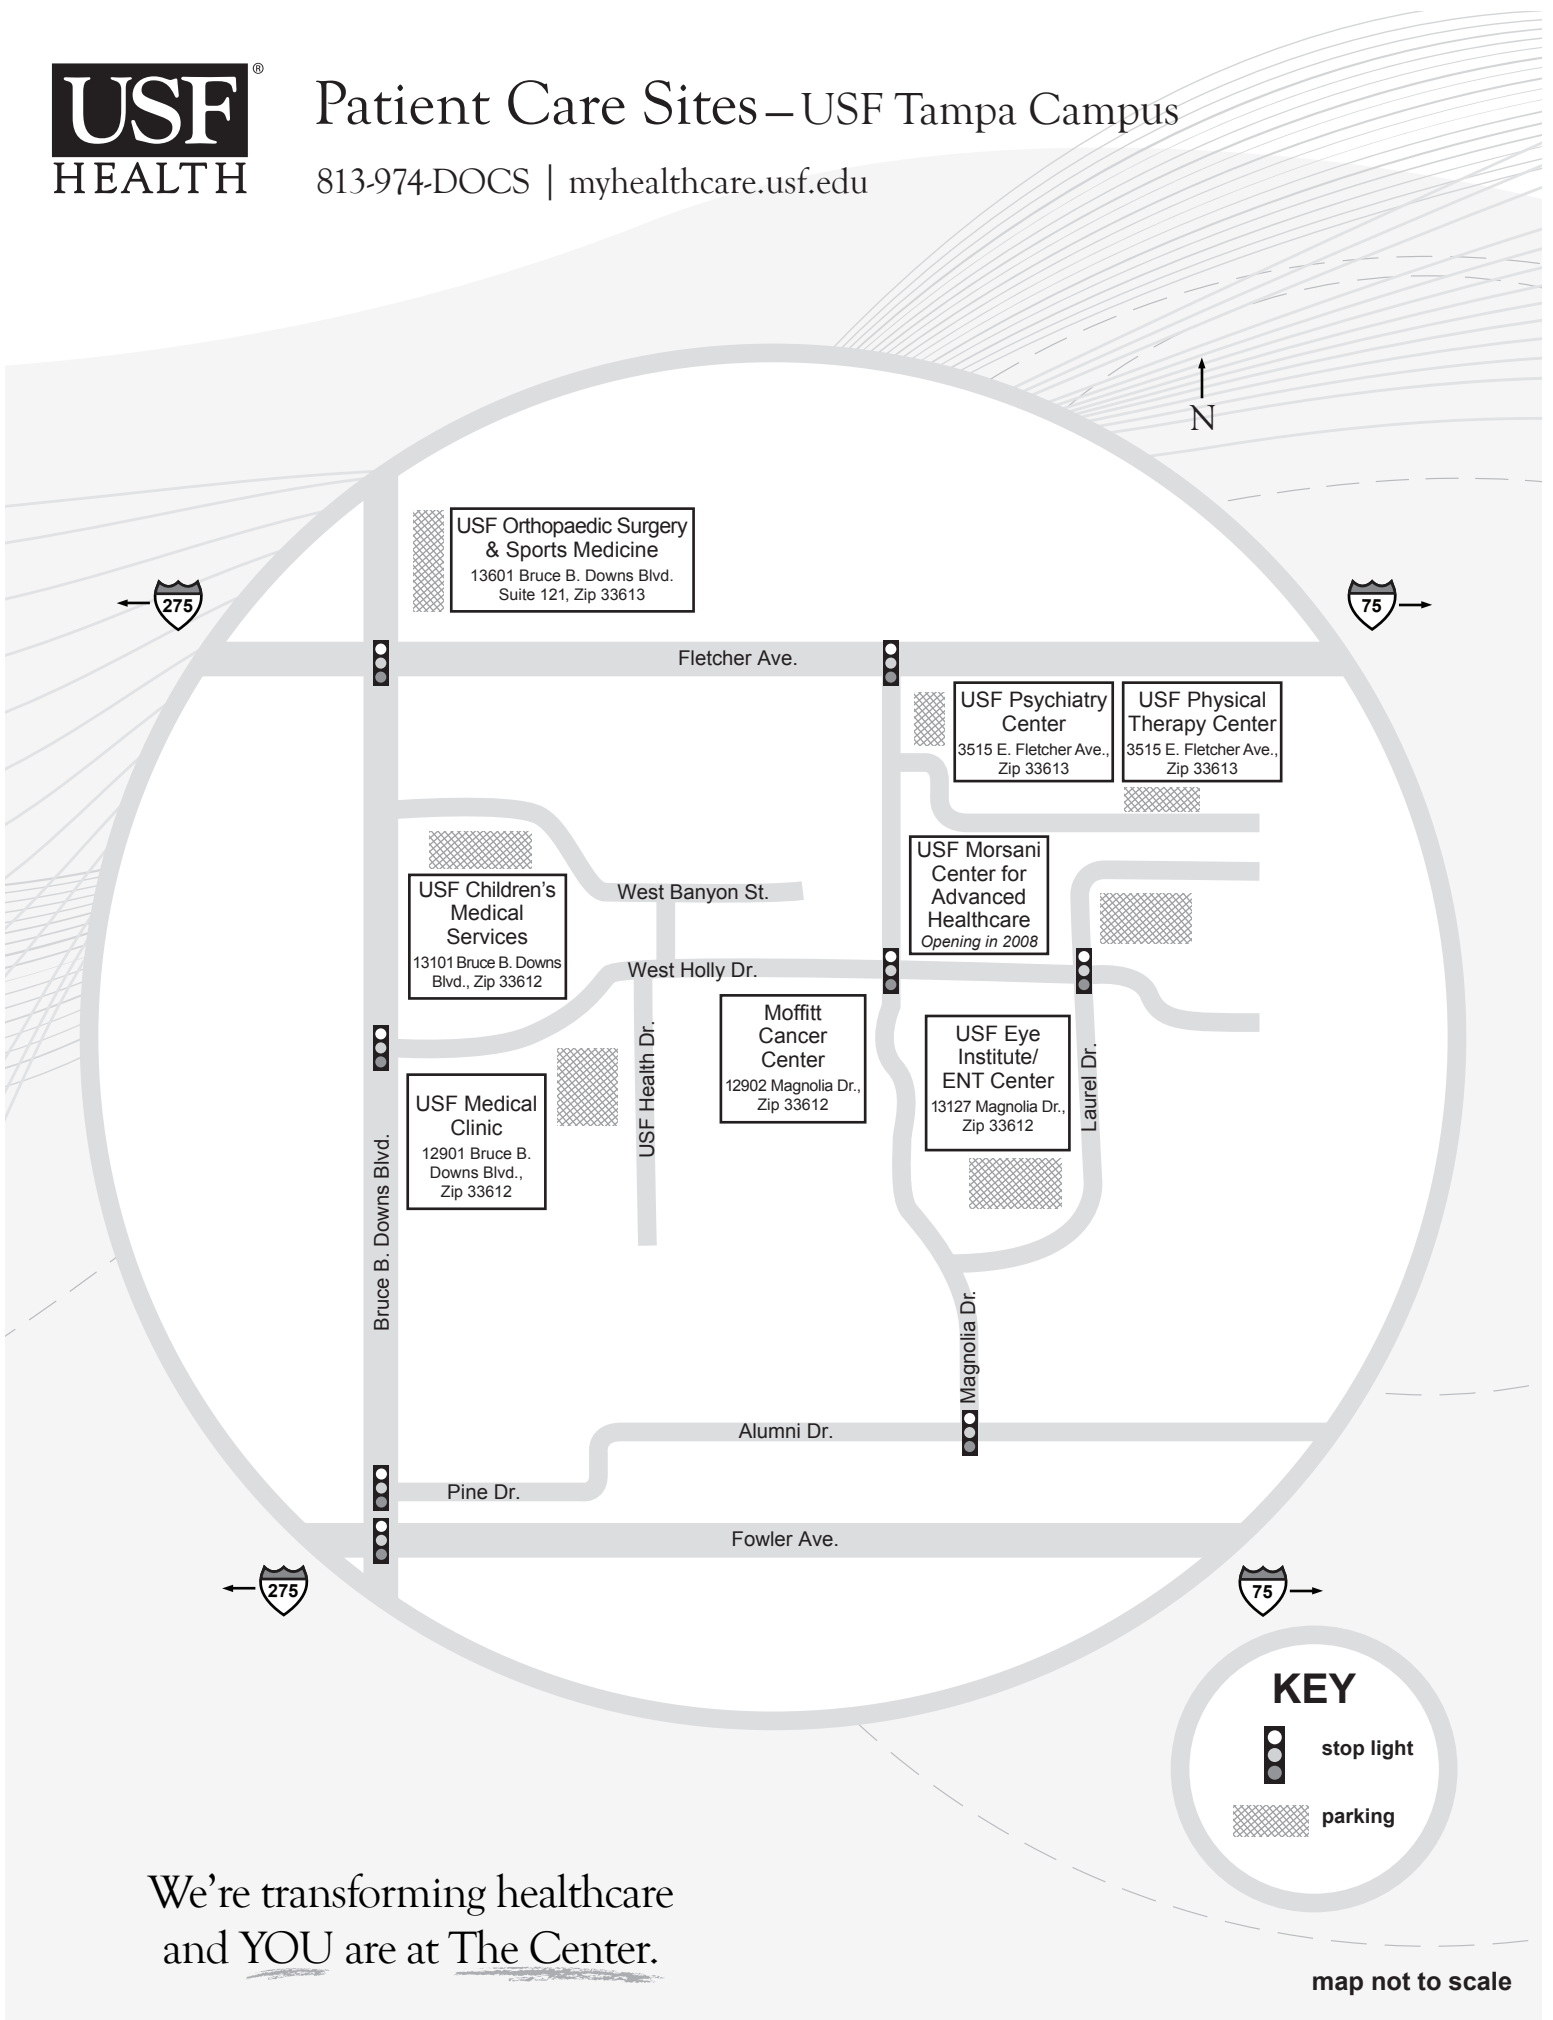

Patient Care Sites – USF Tampa Campus

813-974-DOCS | myhealthcare.usf.edu

We're transforming healthcare
and YOU are at The Center.

map not to scale